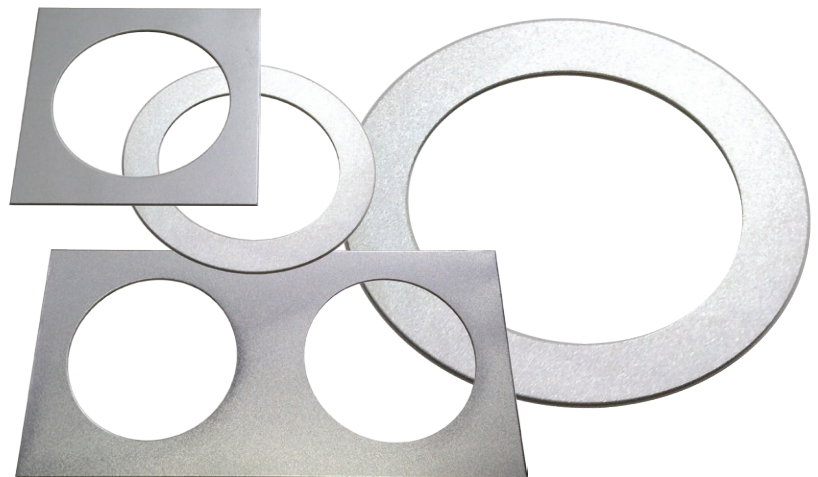

# LED ACCESSORIES

We carry a range of accessories to suit LED products from strip connectors to adaptor plates. We can also offer a range of customised options to suit your specific application.

Flexible LED Strip Inline Joiners

Power supply connectors

Low voltage weatherproof and non weatherproof connecting cables

E27 to E40 adaptors

GU10 Flex and plug

Cable glands

Stainless steel wire suspension kit

240V power cables

We carry a range adaptor plates to suit our lighting range plates are available in silver finish, white finish and custom colours available also custom made adaptor plates also available.