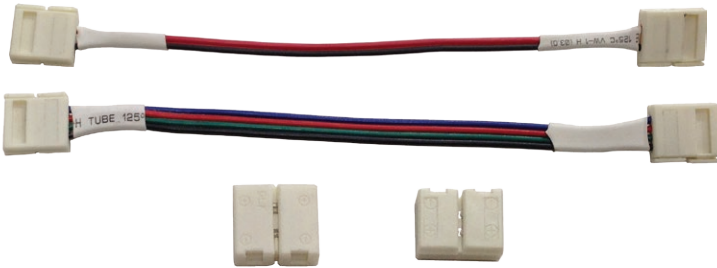

# LED ACCESSORIES

We carry a range of accessories to suit LED products from strip connectors to adaptor plates. We can also offer a range of customised options to suit your specific application.

Flexible LED Strip Inline Joiners

Power supply connectors

Low voltage weatherproof and non weatherproof connecting cables

E27 to E40 adaptors

GU10 Flex and plug

Cable glands

Stainless steel wire suspension kit

240V power cables

We carry a range adaptor plates to suit our lighting range plates are available in silver finish, white finish and custom colours available also custom made adaptor plates also available.