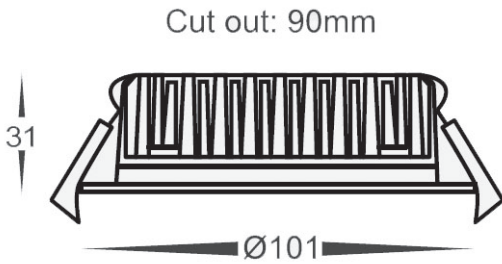

DDLE DOWNLIGHT SERIES

These 10W general purpose fittings are designed with robust aluminium finish. These fittings are suitable for a range of home or commercial lighting applications where the lighting is required to be dimmable. Suitable for ceilings under 3 metres. DDLE10WCT downlight has a variable colour range adjustment from warm white to cool white depending on the mood required in the room. This fitting is also dimmable to give even further flexibility in lighting controlled by the G-Smart App or the hand held remote.

Product Code	Voltage (V)	Wattage (W)	Power Factor	Luminous Flux (Lm)	Beam Angle	CRI	Colour temp	Dimmable
DDLE10WWW	240V AC	10W	>0.85	1040	120	>80	3200 (WW)	Yes
DDLE10WCW	240V AC	10W	>0.85	1080	120	>80	6000 (CW)	Yes
DDLE10WCT	240V AC	10W	>0.85	1040-1080	120	>80	3000K-6000K	Yes