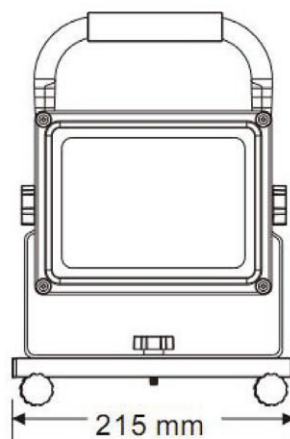

Charging Socket

USB OUTPUT 5V 1A

ON/Off & Dimmer switch

LED indicator

BEAM ANGLE 110 DEG		
Distance (M)	Max (lux)	Diameter (M)
1	574	2.41
2	143	4.82
3	64	7.24
4	36	9.65
5	23	12.06

20W