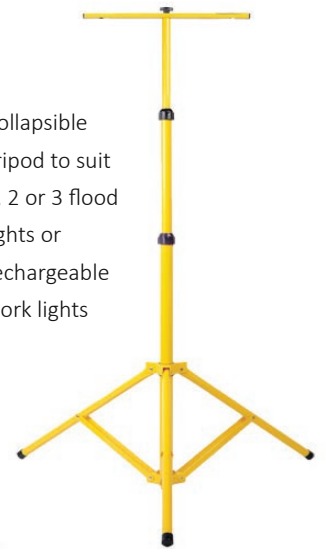

# RECHARGEABLE WORK LIGHT

LED portable work lights are constructed from robust cast aluminium, this work light is mercury free, environmentally friendly, with a high light output and long life lithium removable battery. LED work lights are low maintenance and operate on a safe working voltage, with no connecting cables and comfortable carry handle make it very portable. These work lights come complete with a 240v AC charge adaptor & car charger included, in addition the battery has a dimming function which extends the battery life to 24 hours of run time and also has USB charger outlet built in.

Product Code	Charger output Voltage	Wattage (W)	Luminous Flux (Lm)	Beam Angle	Colour Temp	Weight (Kg)
--------------	------------------------	-------------	--------------------	------------	-------------	-------------

DPB20	12VDC	8.8Ah Lithium	6 Hours	6-24 Hours	0.9
-------	-------	---------------	---------	------------	-----

Collapsible Tripod to suit 1, 2 or 3 flood lights or rechargeable work lights

WR20RB

Disconnect Button

Charging Socket

USB OUTPUT 5V 1A

ON/Off & Dimmer switch

LED indicator

BEAM ANGLE 110 DEG		
Distance (M)	Max (lux)	Diameter (M)
1	574	2.41
2	143	4.82
3	64	7.24
4	36	9.65
5	23	12.06

20W